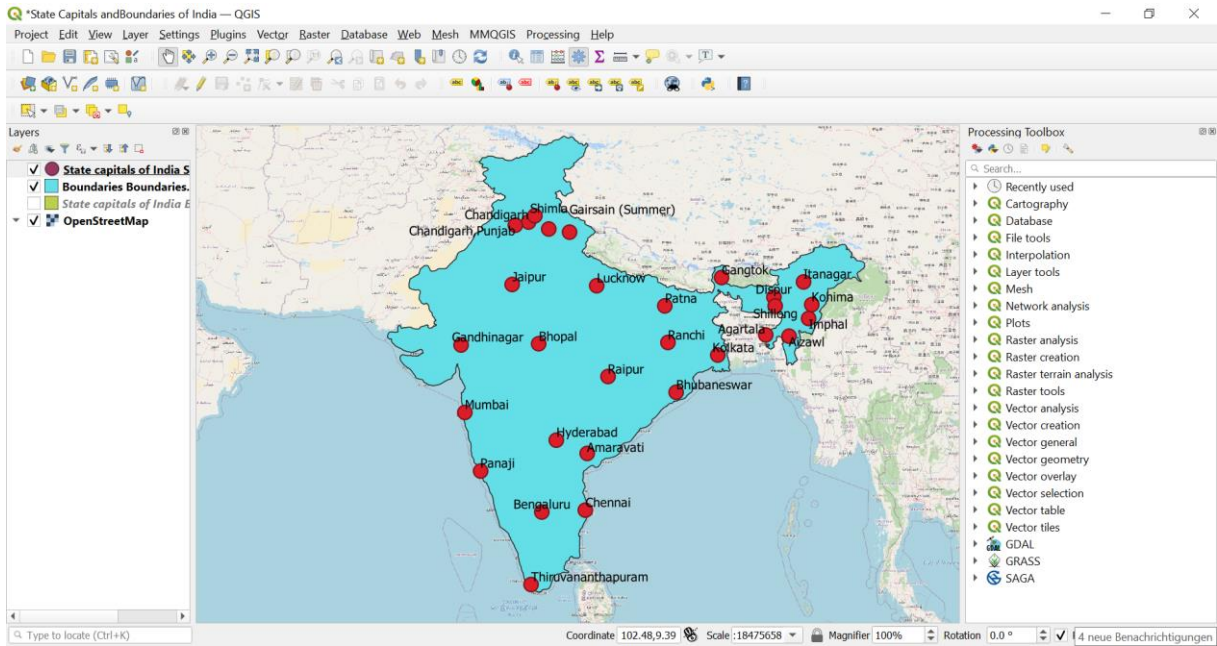

Tutorial 3 – Digitizing Map Data

Tutorial 4 - Importing Spreadsheets

Tutorial 9 - Creating Dataset Using Google Earth Pro

Tutorial 8 – Creating a Map

Tutorial 14 - Create Contour Lines

Tutorial 13 - DEM Analysis