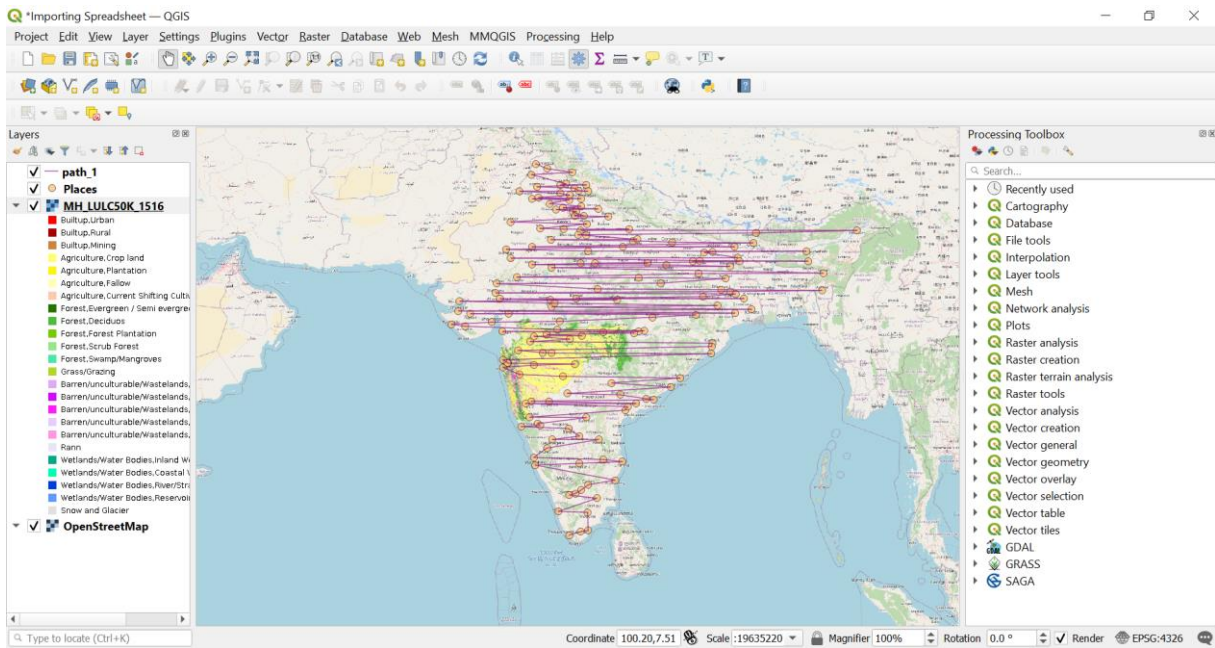

Tutorial 3 – Digitizing Map Data

Tutorial 4 - Importing Spreadsheets

Tutorial 9 - Creating Dataset Using Google Earth Pro

Tutorial 8 – Creating a Map

Tutorial 14 - Create Contour Lines

Tutorial 13 - DEM Analysis