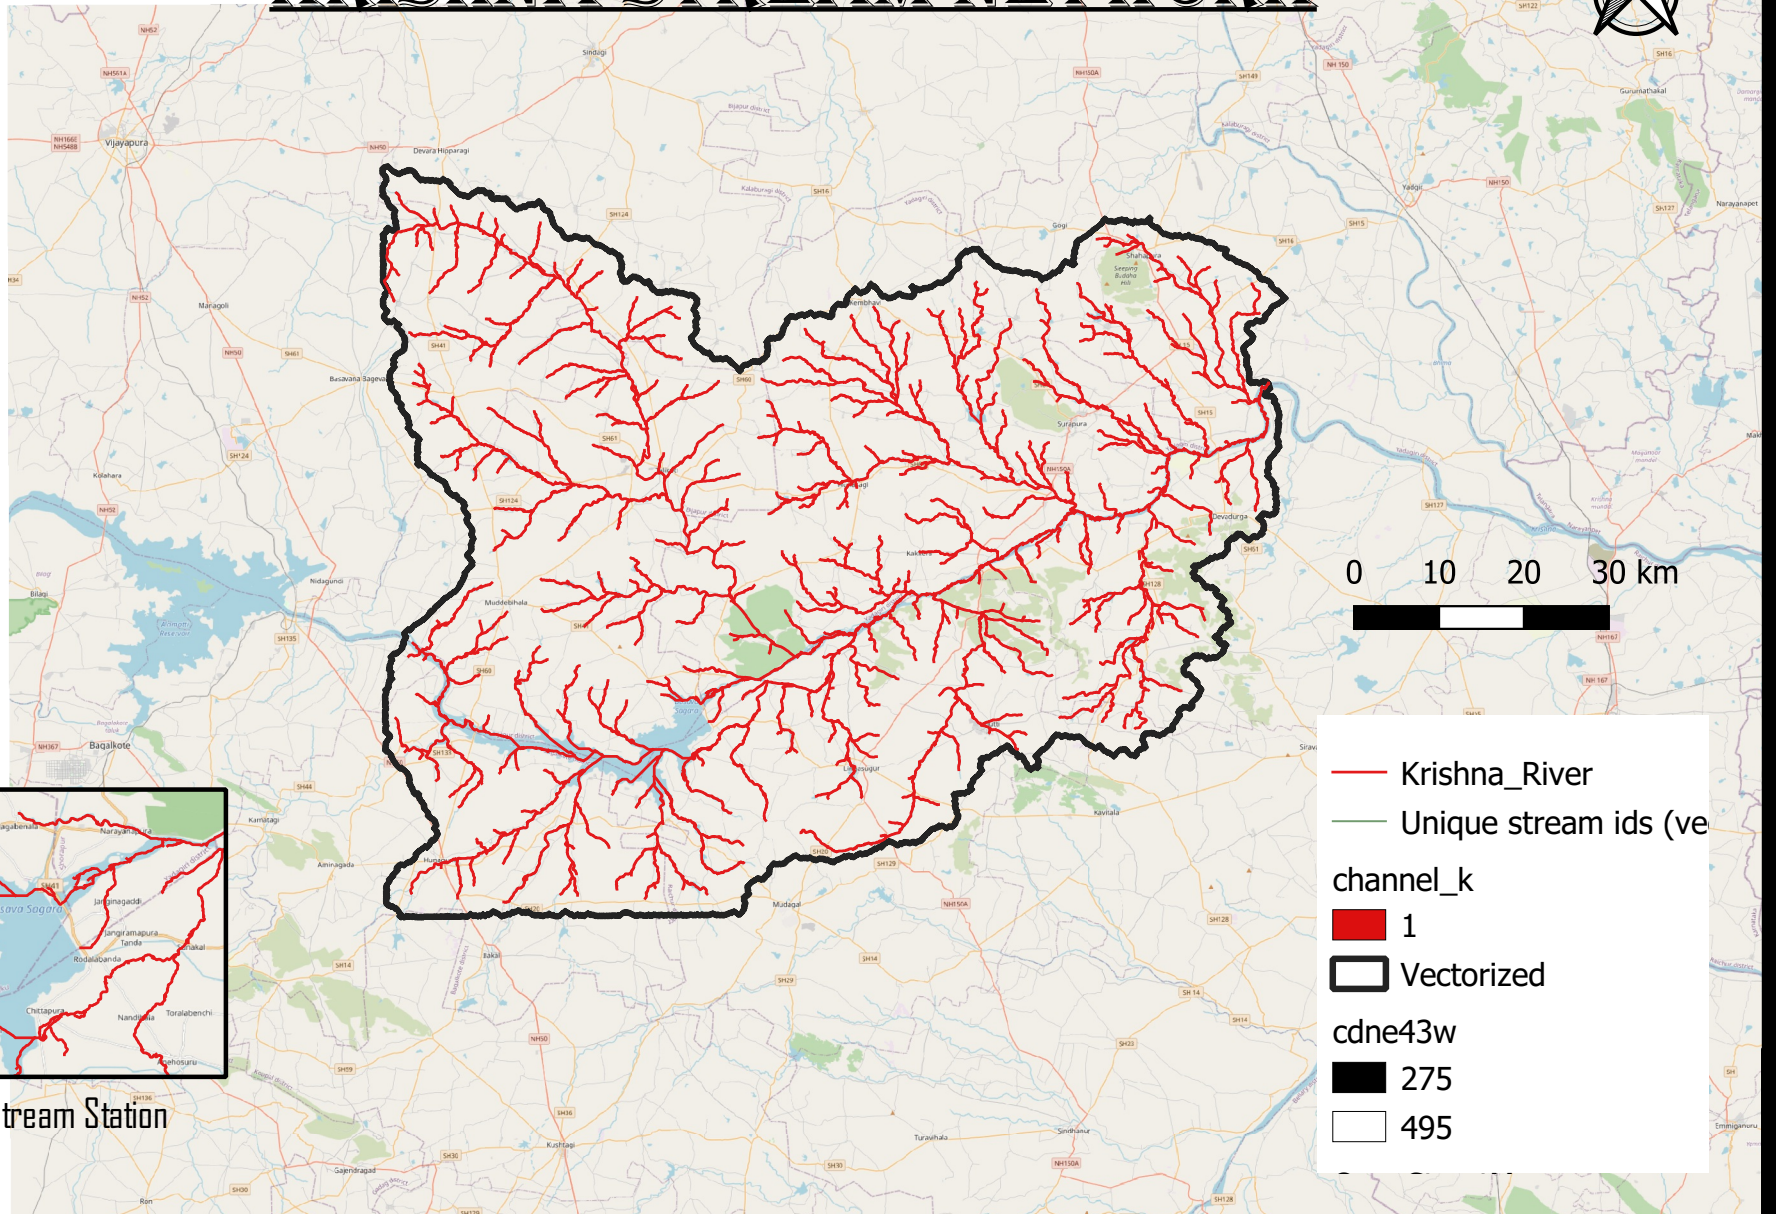

KRISHNA STREAM NETWORK

Stream Station

- Krishna_River
- Unique stream ids (ve channel_k
- 1
- Vectorized
- cdne43w
- 275
- 495