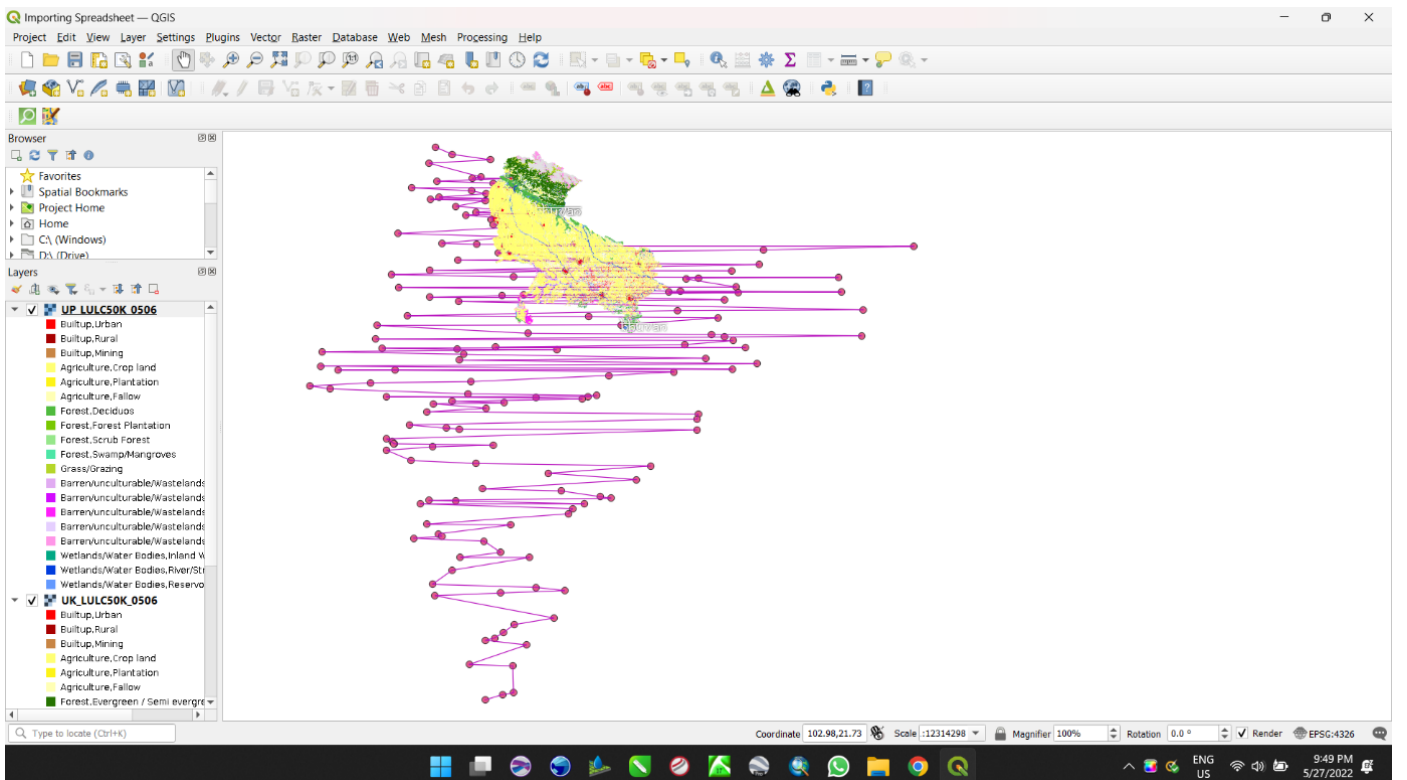

Tutorial 3: Digitizing Map Data.

Tutorial 4: Importing Spreadsheets.

Tutorial 9: Creating Datasets Using Google Earth Pro.

Tutorial 10: Plugins.

Tutorial 13: DEM Analysis.

Tutorial 14: Create Contour Lines.

Tutorial 8: Creating A Map.