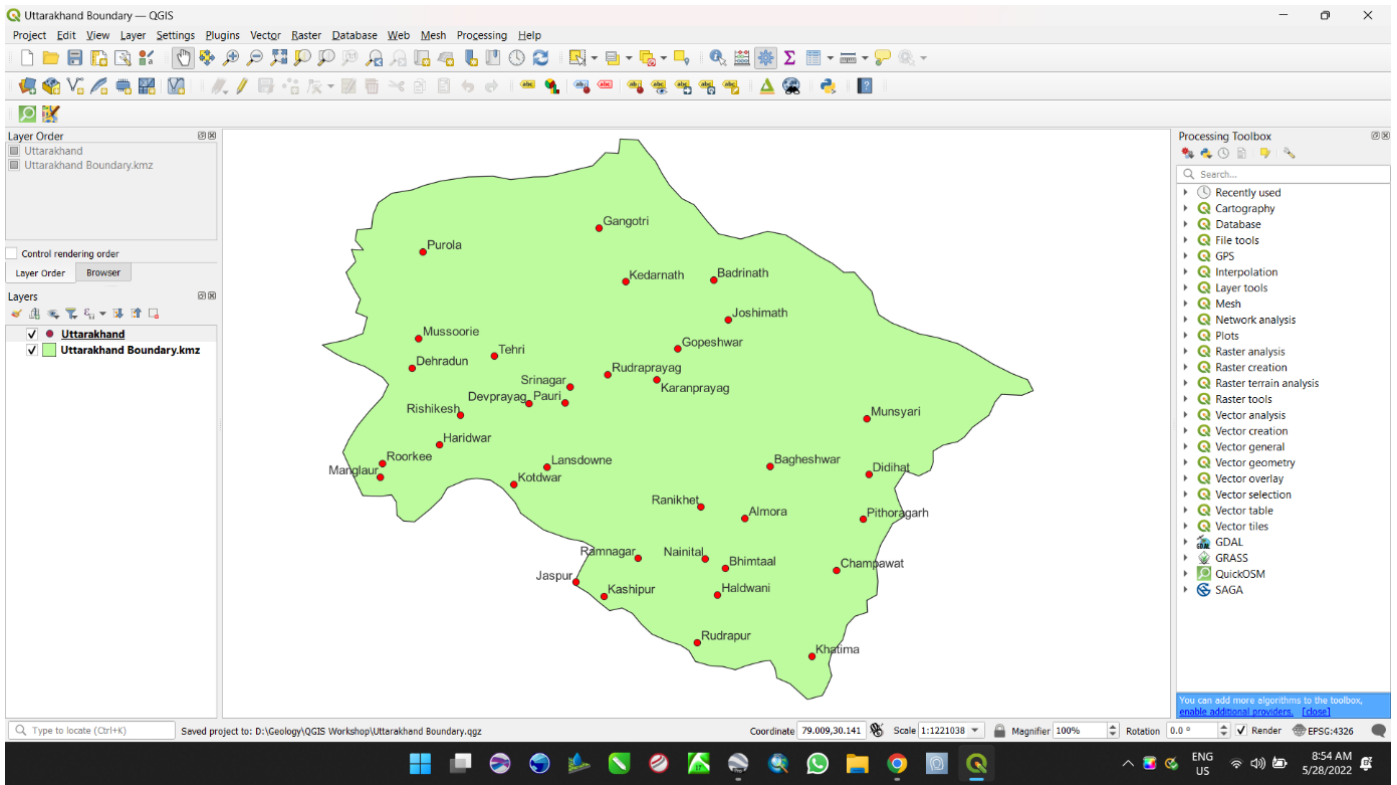

Tutorial 3: Digitizing Map Data.

Tutorial 4: Importing Spreadsheets.

Tutorial 9: Creating Datasets Using Google Earth Pro.

Tutorial 10: Plugins.

Tutorial 13: DEM Analysis.

Tutorial 14: Create Contour Lines.

Tutorial 8: Creating A Map.