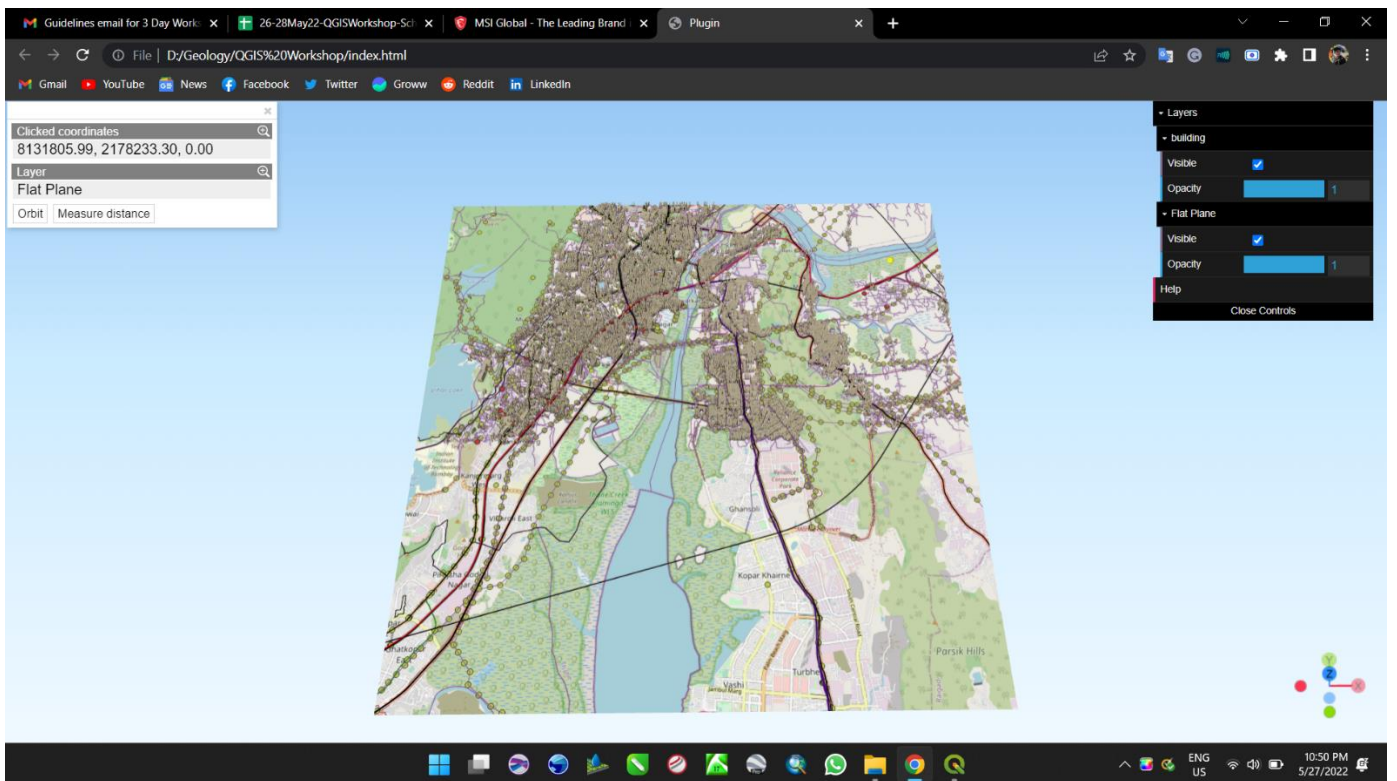

Tutorial 3: Digitizing Map Data.

Tutorial 4: Importing Spreadsheets.

Tutorial 9: Creating Datasets Using Google Earth Pro.

Tutorial 10: Plugins.

Tutorial 13: DEM Analysis.

Tutorial 14: Create Contour Lines.

Tutorial 8: Creating A Map.