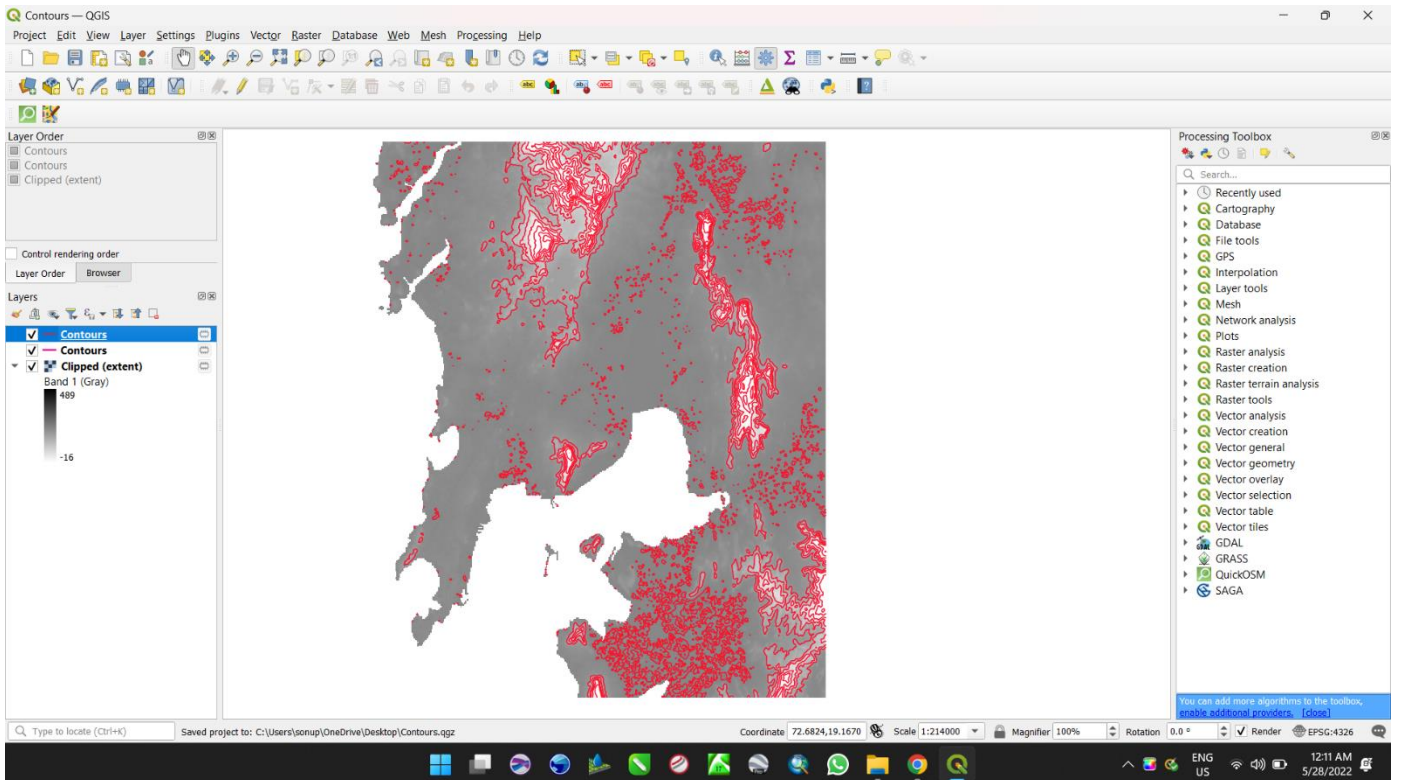

Tutorial 3: Digitizing Map Data.

Tutorial 4: Importing Spreadsheets.

Tutorial 9: Creating Datasets Using Google Earth Pro.

Tutorial 10: Plugins.

Tutorial 13: DEM Analysis.

Tutorial 14: Create Contour Lines.

Tutorial 8: Creating A Map.