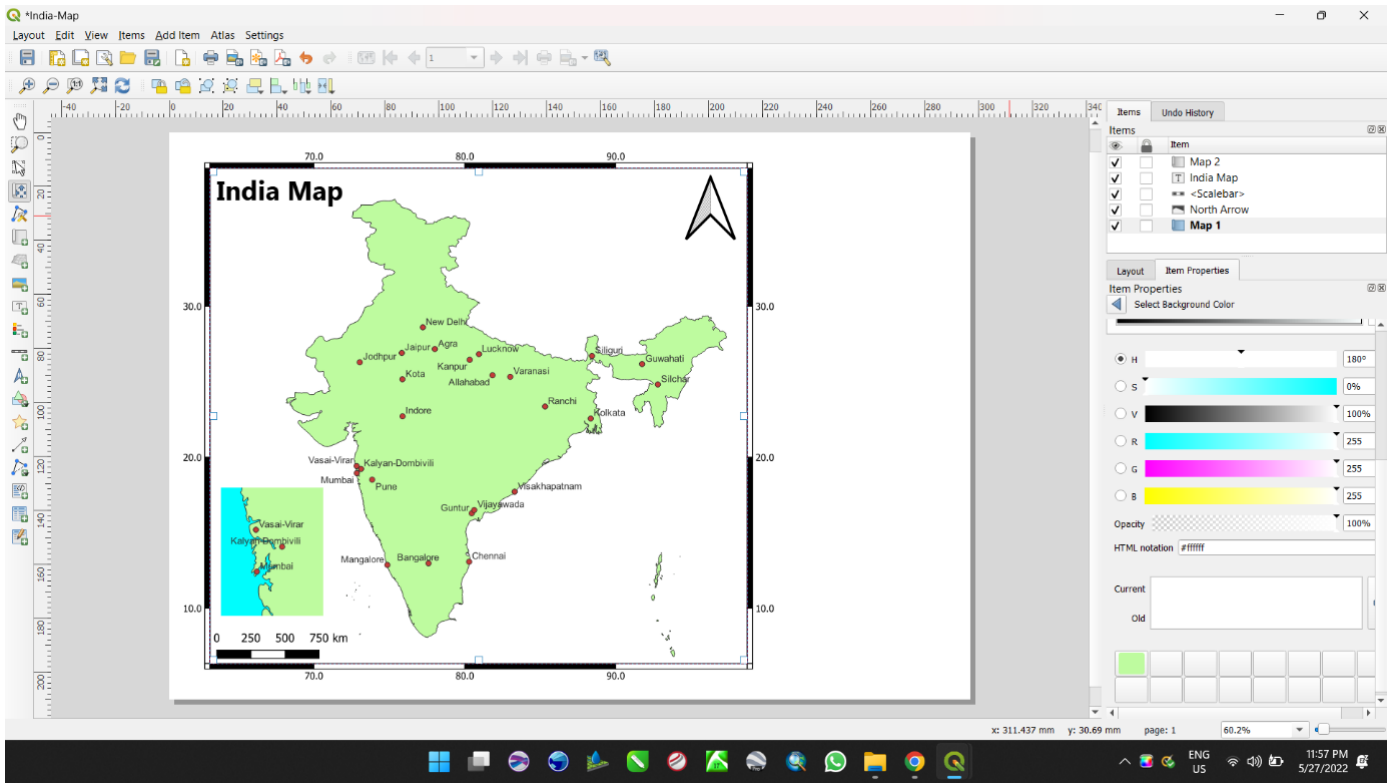

Tutorial 3: Digitizing Map Data.

Tutorial 4: Importing Spreadsheets.

Tutorial 9: Creating Datasets Using Google Earth Pro.

Tutorial 10: Plugins.

Tutorial 13: DEM Analysis.

Tutorial 14: Create Contour Lines.

Tutorial 8: Creating A Map.