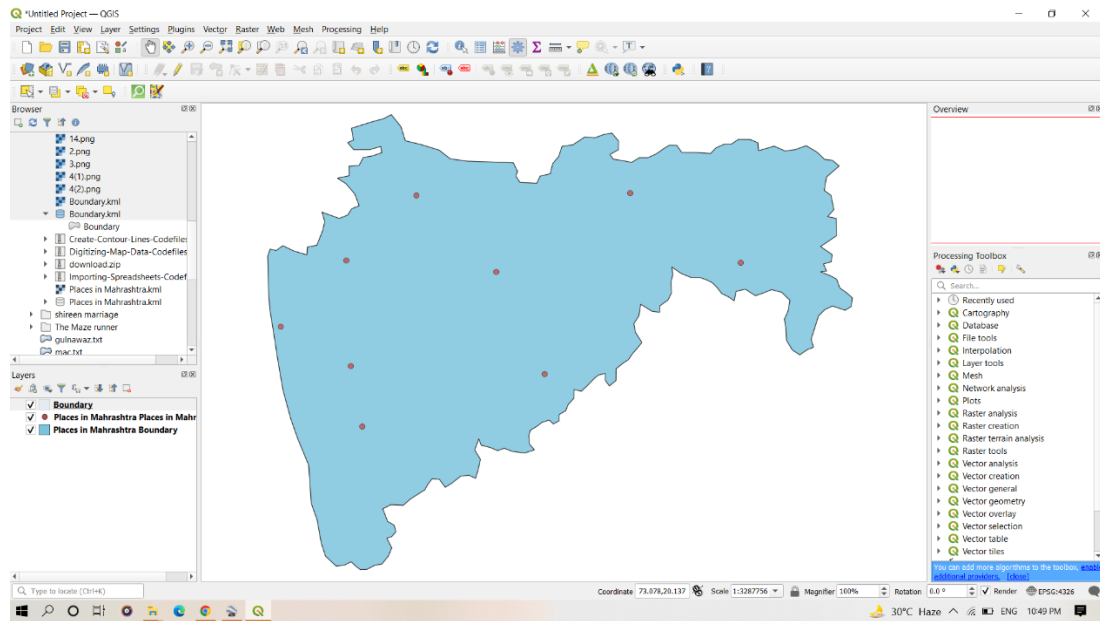

Tutorial Number 3. Digitizing Map Data

Tutorial Number 4. Importing Spreadsheets

Tutorial Number 8. (Creating a Map)

Tutorial Number 9 (Creating Dataset Using Google Earth Pro)

Tutorial Number 10 (Plugins)

Tutorial Number 13 (DEM Analysis)

Tutorial Number 13 (Create Contour Lines)