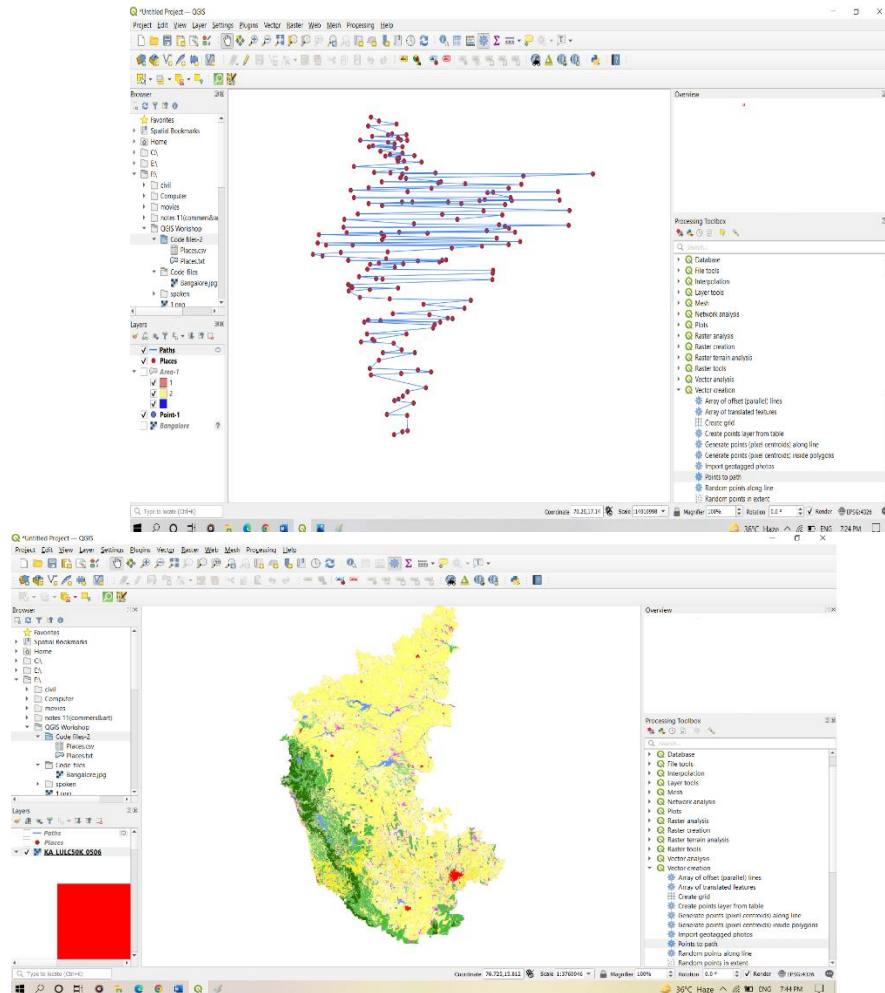

Tutorial Number 3. Digitizing Map Data

Tutorial Number 4. Importing Spreadsheets

Tutorial Number 8. (Creating a Map)

Tutorial Number 9 (Creating Dataset Using Google Earth Pro)

Tutorial Number 10 (Plugins)

Tutorial Number 13 (DEM Analysis)

Tutorial Number 13 (Create Contour Lines)